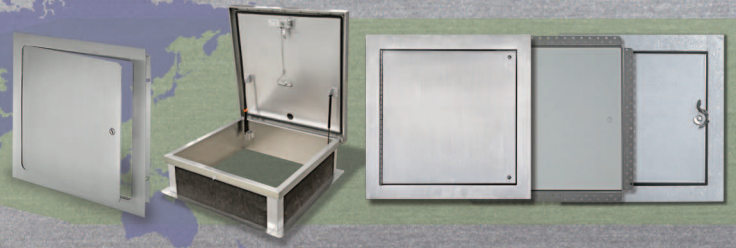

High-quality, architecturally pleasing, innovative access doors for walls, ceilings, ducts, floors and roofs

FLOOR & ROOF HATCHES

ROOF HATCH Accessories

TSP-1

SLE-Y

RHSR

Application

- Safety accessibility to roof areas through the Roof Hatch opening

Product Features

- All of these safety products are designed to be used with the Acudor Roof Hatch to allow safe use at all times

TSP-1:

Telescoping Safety Post

SLE-Y:

Safety Ladder Extension

RHSR:

Roof Hatch Safety Rail, offers complete 360 degree fall protection